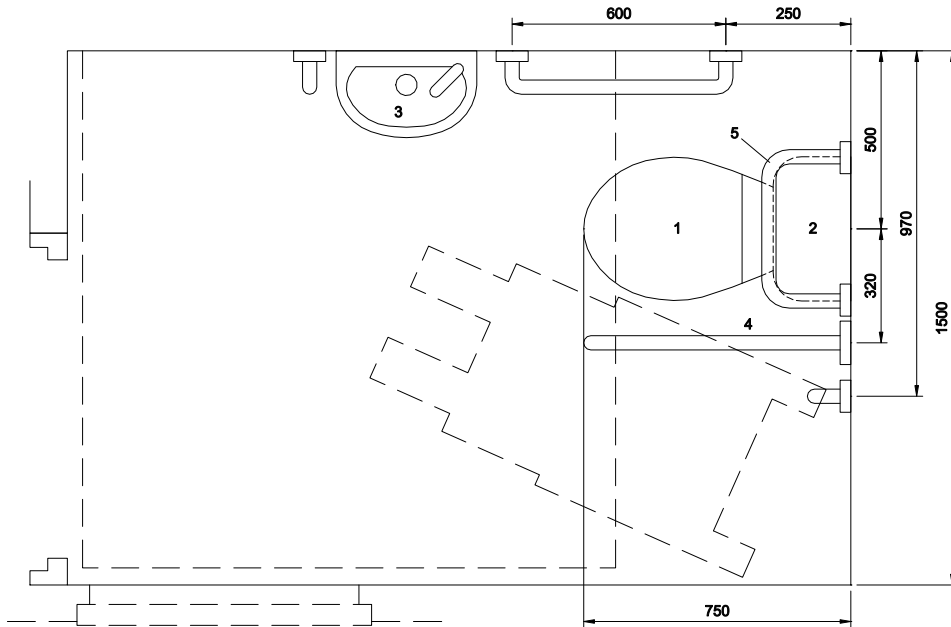

The W.C. pan can be installed as a standard low level configuration with exposed cistern. To achieve this install the W.C. 200mm off the wall.

WHITE ECONOMY LOW LEVEL

CODE : P6830063

1	BSS Low Level Raised Height Pan
1	White Seat, no Cover
2	Pentland Reversible Cistern
2	6 litre Cistern Fitting Pack
2	Chrome Spatulate Flush Lever
2	White Flushbend 760 x 305mm
3	Pentland Hand Basin 395 x 340mm

3	White Plastic Taphole Stopper
3	Concealed Basin Hangers - Pair
3	Chrome Spray Mixer Tap - Lever Operation
3	Chrome 32mm Grated Waste
4	White Single Folding Rail 750mm
5	White Backrest Rail 400 x 250mm
6	White ABS 600mm Grab Rails x 5