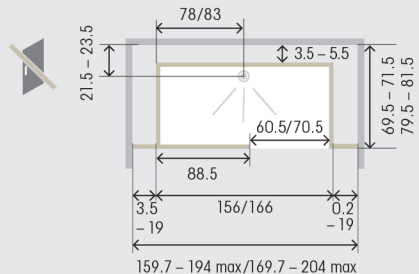

Recess
installation

Main measurements

All measurements in cm

With sliding door

	160 x 70	160 x 80	170 x 70	170 x 80	6/8mm glass panels	8mm glass door
	S6100544	S6100546	S6100548	S6100550		

120cm and 140cm length options also available – call us for more details.

Ideally allow 30cm working room above the cubicle to secure wall brackets comfortably.

If removing a 1700mm bath from a recess, please note that a 1600 AquaMagic should be ordered to allow for pipework and fitting.