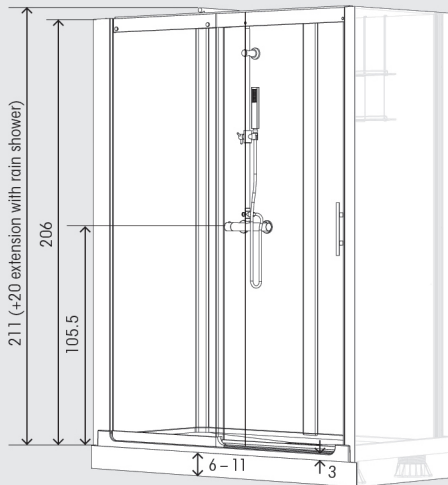

Recess
installation

Main measurements

All measurements in cm

With sliding door

	160 x 70	160 x 80	170 x 70	170 x 80	6/8mm glass panels	8mm glass door
	S6100544	S6100546	S6100548	S6100550		

120cm and 140cm length options also available – call us for more details.

Ideally allow 30cm working room above the cubicle to secure wall brackets comfortably.

If removing a 1700mm bath from a recess, please note that a 1600 AquaMagic should be ordered to allow for pipework and fitting.