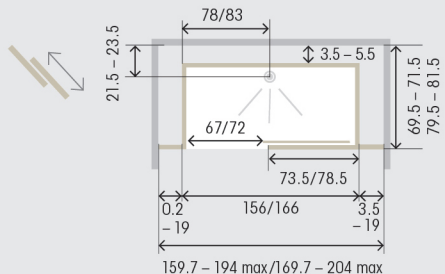

Recess
installation

Main measurements

All measurements in cm

With sliding door

	160 x 70	160 x 80	170 x 70	170 x 80	6/8mm glass panels	8mm glass door
	S6100544	S6100546	S6100548	S6100550		

120cm and 140cm length options also available – call us for more details.

Ideally allow 30cm working room above the cubicle to secure wall brackets comfortably.

If removing a 1700mm bath from a recess, please note that a 1600 AquaMagic should be ordered to allow for pipework and fitting.